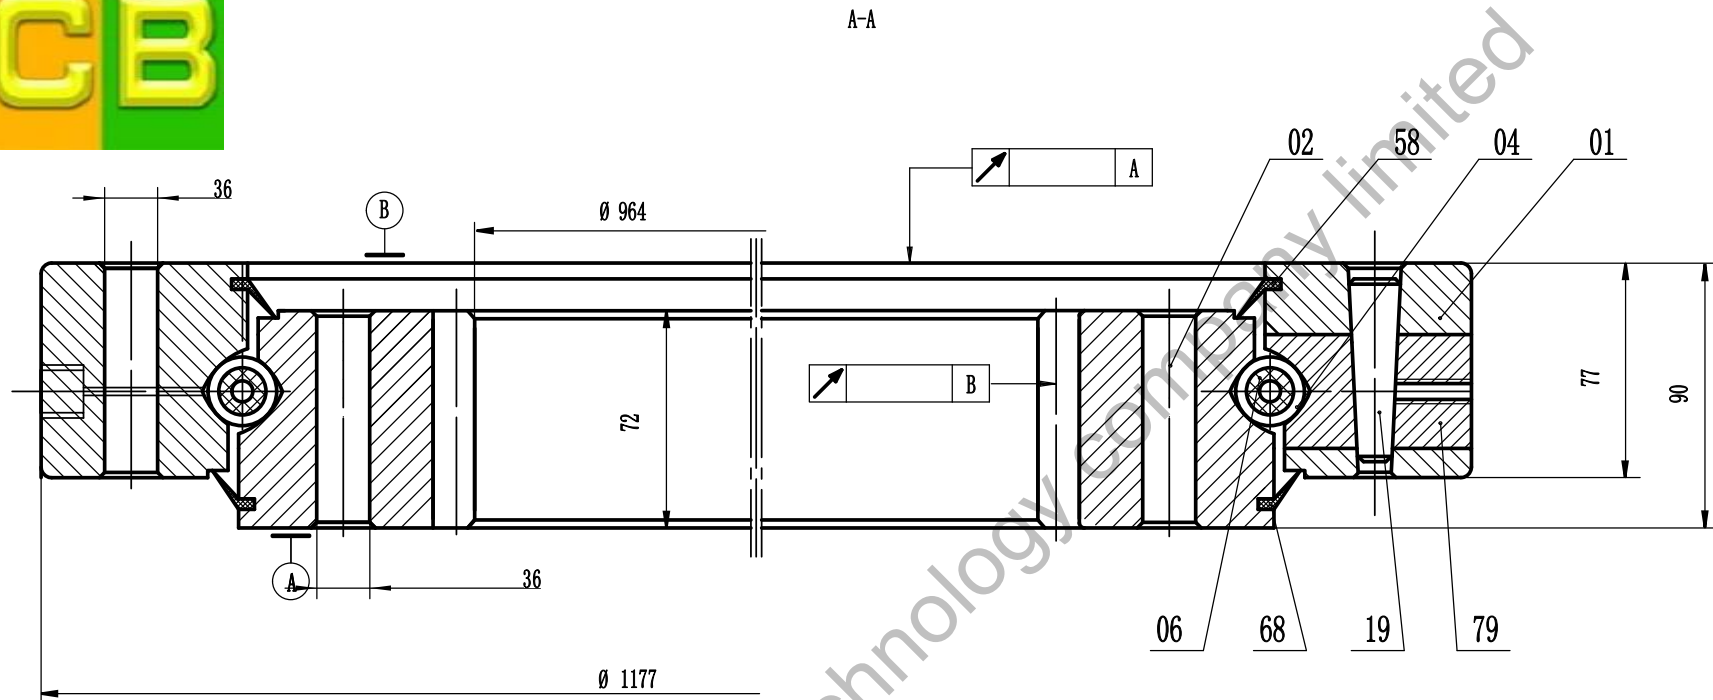

JCB

Remark:

1. Luoyang JCB Bearing Technology Co., Ltd is a design and manufacture Inc, we manufactured slewing bearing for all kinds of various brand excavator, specialize in industry of manufacturing slewing bearing for excavator more than 30 years.
2. This drawing is reference for user, if you need formal drawing, please contact with us to obtain the official drawing.

Contact information

Company Address : No.3 Lianmeng road, Luoyang, Henan, China.
 Postal code : 471003
 Phone : 0086-379-68611678 Fax : 0086-379-68611679
 Skype: jcb-bearing@hotmail.com
 E-mail: sales@jcb-bearing.com
 Reserved E-mail: sales@slewingbearingforexcavator.com
 Website: www.jcb-bearing.com
 www.slewingbearingforexcavator.com

slewing bearing for caterpillar excavator	CAT318	
		Weight(kg)
	Luoyang JCB Bearing Technology Co., Ltd	